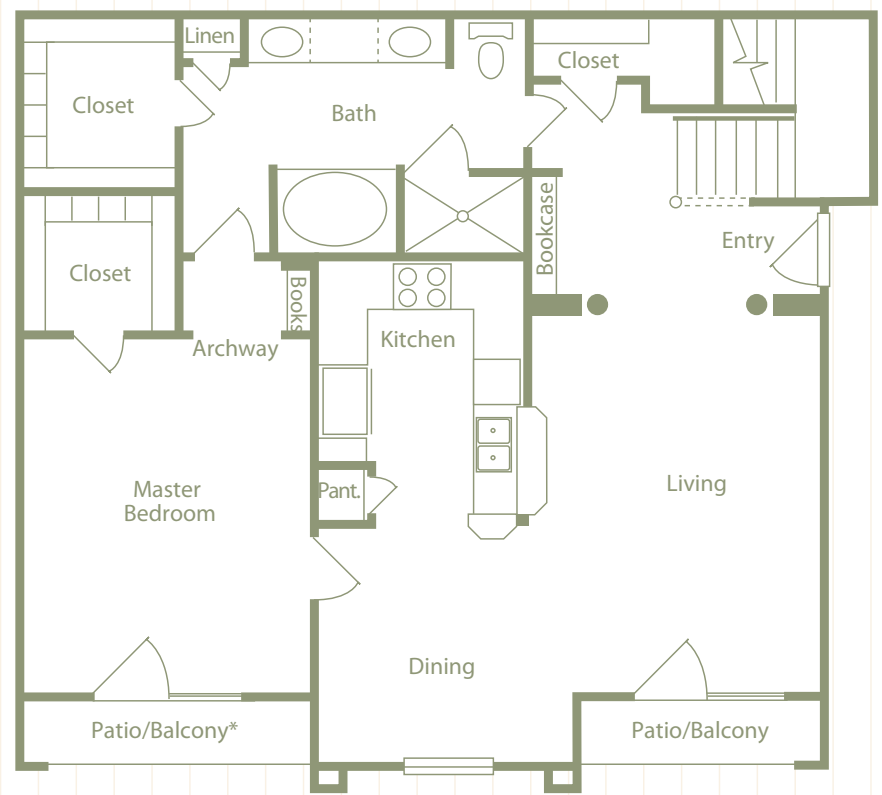

Scale 1/8 inch = 1 foot

Floor Plan **E**

3 Bedroom  
•  
2 Bath  
•  
1542 Sq. Ft.

\*Select units  
Location of patio doors and  
windows may vary based on  
building type and floor level.

THE  
*Post Oak*  
AT WOODWAY