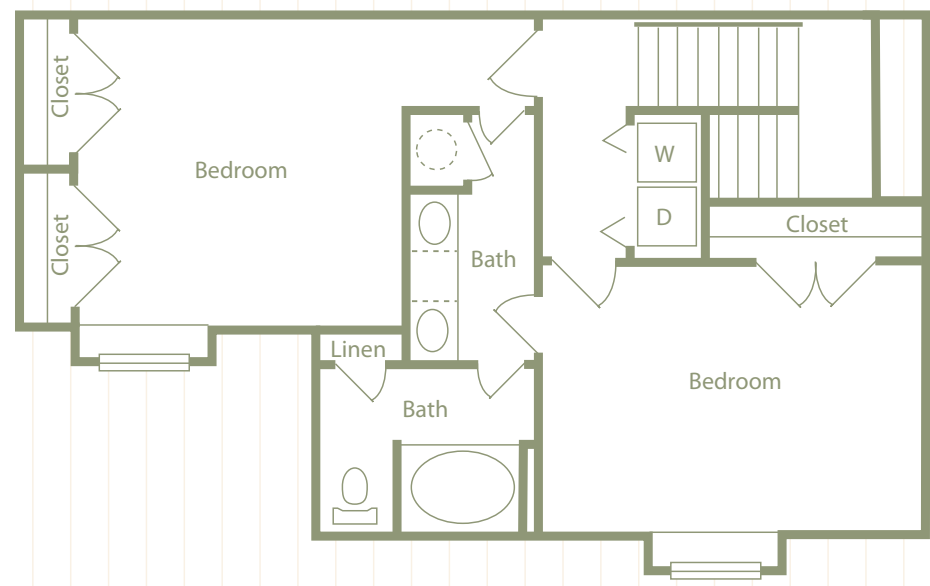

Scale 1/8 inch = 1 foot

Floor Plan **E**

3 Bedroom  
•  
2 Bath  
•  
1542 Sq. Ft.

\*Select units  
Location of patio doors and  
windows may vary based on  
building type and floor level.

THE  
*Post Oak*  
AT WOODWAY